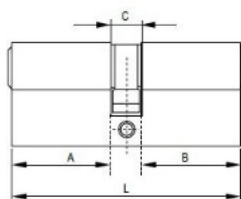

PRODUCT SHEET

Description:

Profile Cylinder, SS-Look, 70mm (30+10+30mm) FAB Key Way, W/3 SISO Metal Keys, W/Screw

Item number:

14.60.116-0

Units	Box	Carton	HS Code	Barcode
Pcs.	10	100	8301600090	
				5704866051286